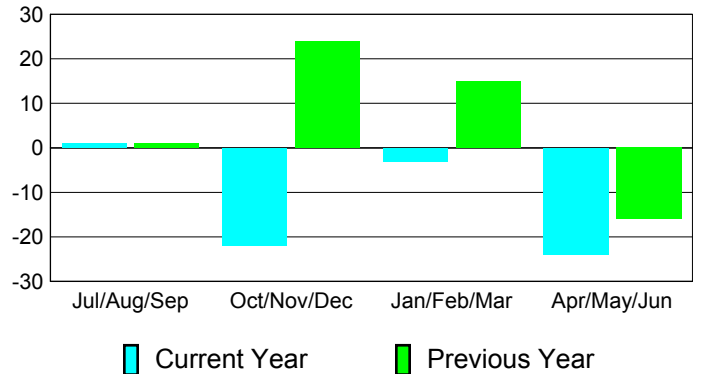

Gender Comparison 2010-2011

Jul/Aug/Sep

Oct/Nov/Dec

Jan/Feb/Mar

Apr/May/Jun

Male

Female