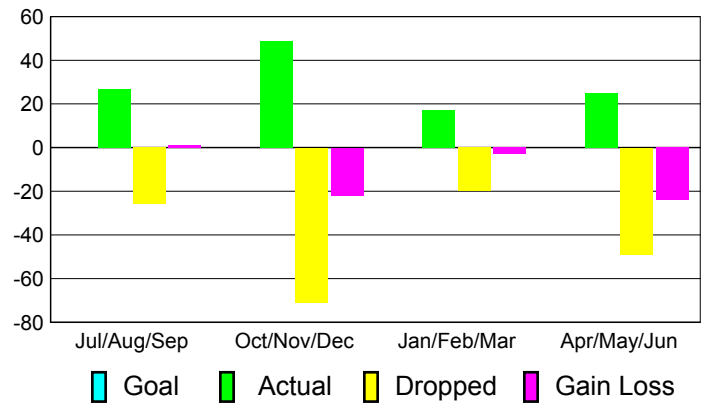

### YTD Status Quo Clubs 2010-2011

Status Quo Clubs Compared to Status Quo Members

## MEMBERSHIP

**Membership Results  
2010-2011**

**Membership  
2009-2010**

Month	Net Memb Goal	Actual New Memb	Actual Dropped Memb	Gain/Loss of Memb	Gain/Loss of Memb
Jul/Aug/Sep	0	27	-26	1	1
Oct/Nov/Dec	0	49	-71	-22	24
Jan/Feb/Mar	0	17	-20	-3	15
Apr/May/Jun	0	25	-49	-24	-16
<b>Totals</b>	<b>0</b>	<b>118</b>	<b>-166</b>	<b>-48</b>	<b>24</b>

### Membership Results 2010-2011

Goal, New, Dropped, Gain/Loss

### Comparison of Membership Gain/Loss

Current Year Compared to the Previous Year